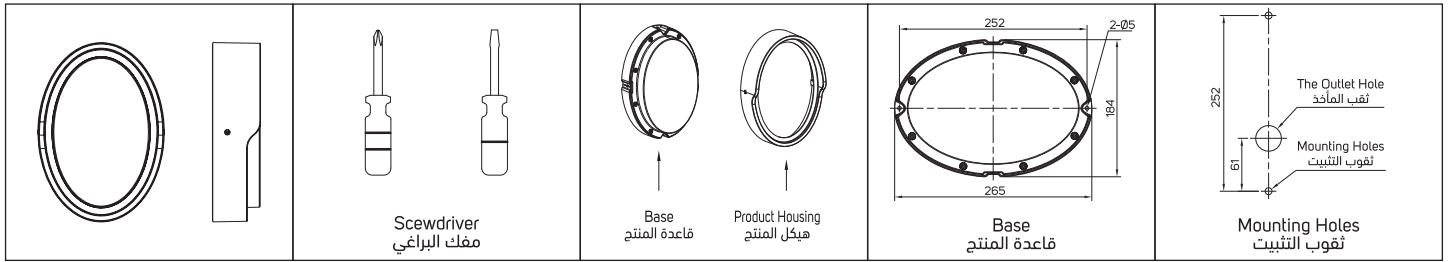

Atentions:

- Luminaire should be installed by professional electrician.
- Check the power switch has been turned off.
- Please read this user guide carefully before installation and keep for future reference.
- If the cable or flexible external wire of this lamp is damaged, it must be replaced exclusively by the manufacturer, its service agent or a qualified technician to avoid a hazard.
- Terminal block not included, Installation must be carried out by a qualified technician .
- The light source in this lighting unit should only be replaced by the manufacturer, his service agent or a qualified technician .

تنبيهات:

- يجب أن يتم تثبيت وحدة الإضاءة بواسطة كهربائي محترف.
- تحقق من إغلاق مفتاح التشغيل.
- يرجى قراءة دليل المستخدم بعناية قبل التثبيت، والاحتفاظ به للرجوع إليه في المستقبل.
- في حالة تلف الكبل أو السلك الخارجي المرن لهذا المصباح ، يجب استبداله حصريا من قبل الشركة المصنعة أو وكيل الخدمة الخاص به أو فني مؤهل لتجنب حدوث خطر
- المنتج لا يتضمن صندوق التوصيل ، يجب أن يتم التثبيت من قبل فني مؤهل.
- يجب إستبدال مصدر الضوء الموجود في وحدة الإضاءة هذه فقط من قبل الشركة المصنعة أو وكيل الخدمة الخاص به أو فني مؤهل .

Model	ILS12CLWW07	ILS12CLWW07	الموديل
Power	12W	٢ اواط	القدرة
Input Voltage & Frequency	AC100-240V,50/60Hz	تيار متردد ١٠٠-٢٤٠ فولت، ٦٠/٥٠ هيرتز	الجهد الكهربائي والتردد
IP	65	٦٥	درجة الحماية
TA	45°C	٤٥ درجة	درجة الحرارة

COMPONENTS AND TOOLS المكونات والأدوات