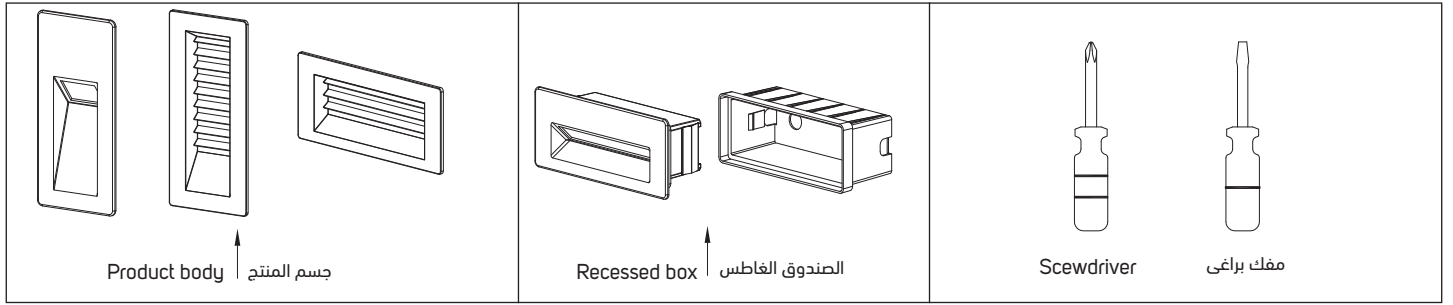

وحدة إضاءة درج مغروس RECESSED STEP LIGHT

Atentions:

1. Lamp should be installed by professional electrician.
2. Check the power switch has been turned off.
3. Please read this user guide carefully before installation and keep for future reference.
4. If the cable or flexible external wire of this lamp is damaged, it must be replaced exclusively by the manufacturer, its service agent or a qualified technician to avoid a hazard.
5. The light source in this lighting unit should only be replaced by the manufacturer, his service agent or a qualified technician .

تنبيهات:

1. يجب ان يتم تثبيت المصباح بواسطة كهربائي محترف.
2. تحقق من إيقاف تشغيل مفتاح الطاقة.
3. يرجى قراءة دليل المستخدم بعناية قبل التثبيت والاحتفاظ به للرجوع اليه في المستقبل.
4. في حالة تلف الكبل أو السلك الخارجي المرن لهذا المصباح ، يجب استبداله حصريا من قبل الشركة المصنعة أو وكيل الخدمة الخاص به أو فني مؤهل لتجنب حدوث خطر.
5. يجب إستبدال مصدر الضوء الموجود في وحدة الإضاءة هذه فقط من قبل الشركة المصنعة أو وكيل الخدمة الخاص به أو فني مؤهل .

Model	ILS2G9STPL01	ILS2G9STPL01	الموديل
Power	2×Max.5W	٢×أقصى قدرة 0 واط	القدرة
Input Voltage & Frequency	AC220-240V, 50/60Hz	تيار متردد ٢٢٠-٢٤٠ فولت ٥٠/٦٠ هيرتز	الجهد الكهربائي والتردد
IP	IP54	0٤	درجة الحماية
TA	-15°C~50°C	١0-~0 درجة	درجة الحرارة

COMPONENTS AND TOOLS

المكونات والادوات