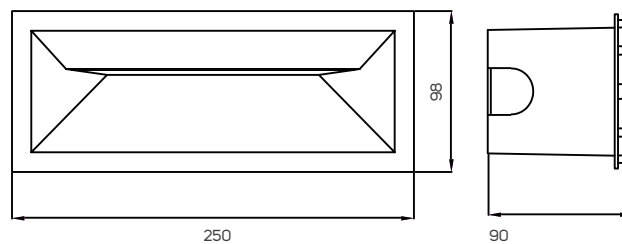

AREAS OF APPLICATION

Industrial

Garden

Commercial

TECHNICAL OPERATING & ELECTRICAL DATA

Input Voltage & Frequency	AC220-240V, 50/60Hz
Rated CRI	80
Color Temperature	3000K
IK Rating	IK10
IP Rating	IP65
IEC Classification	Class I
Lifespan	30000H
Switching Cycle	15000x on/off
Warranty Period	36 Months

SPECIFICATIONS

Code No.	Model No.	Body Color	Body Material	Power	Lumen	Surge Protection	TA	Beam Angle
541071	ILS6WLWW14	Dark Grey	Aluminum	7W	147lm	1kV	25°C	75°
541072	ILS6WLWW15	White	Aluminum	7W	147lm	1kV	25°C	75°
541073	ILS3WLWW05	Dark Grey	Aluminum	3W	68lm	0.5kV	25°C	74°
541074	ILS3WLWW06	White	Aluminum	3W	68lm	0.5kV	25°C	74°
541089	ILS12WLWW06	Dark Grey	Aluminum	13W	279lm	2kV	-20°C~45°C	57°

541089

Illumination