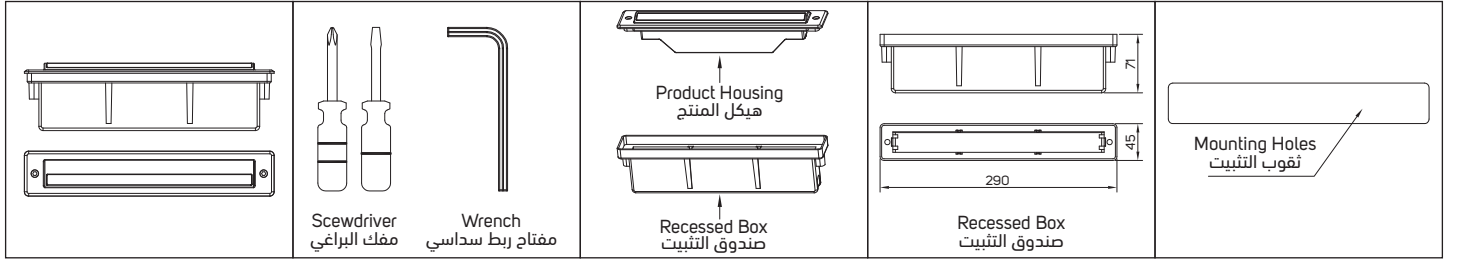

Atentions:

- Luminaire should be installed by professional electrician.
- Check the power switch has been turned off.
- Please read this user guide carefully before installation and keep for future reference.
- If the cable or flexible external wire of this lamp is damaged, it must be replaced exclusively by the manufacturer, its service agent or a qualified technician to avoid a hazard.
- Terminal block not included, Installation must be carried out by a qualified technician.
- The light source in this lighting unit should only be replaced by the manufacturer, his service agent or a qualified technician.

تنبيهات:

- يجب أن يتم تثبيت وحدة الإضاءة بواسطة كهربائي محترف.
- تحقق من إغلاق مفتاح التشغيل.
- يرجى قراءة دليل المستخدم بعناية قبل التثبيت، والاحتفاظ به للرجوع إليه في المستقبل.
- في حالة تلف الكابل أو السلك الخارجي المرن لهذا المصباح، يجب استبداله حصرياً من قبل الشركة المصنعة أو وكيل الخدمة الخاص به أو فني مؤهل لتجنب حدوث خطر.
- المنتج لا يتضمن صندوق التوصيل، يجب أن يتم التثبيت من قبل فني مؤهل.
- يجب استبدال مصدر الضوء الموجود في وحدة الإضاءة هذه فقط من قبل الشركة المصنعة أو وكيل الخدمة الخاص به أو فني مؤهل.

Model	ILS4WLWW03	ILS4WLWW03	الموديل
Power	5W	0 واط	القدرة
Input Voltage & Frequency	AC100-240V,50/60Hz	تيار متردد ١٠٠-٢٤٠ فولت، ٦٠/٥٠ هيرتز	الجهد الكهربائي والتردد
IP	65	٦٥	درجة الحماية
TA	45°C	٤٥ درجة	درجة الحرارة

COMPONENTS AND TOOLS المكونات والأدوات