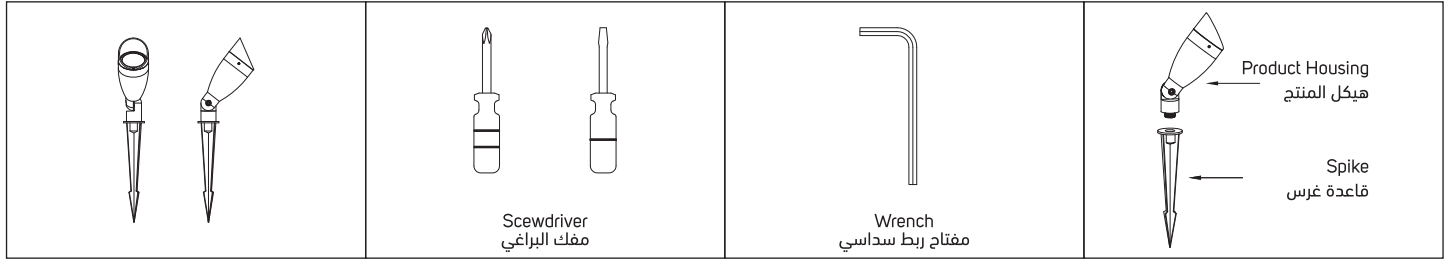

Spike Projector Luminaires
وحدة إضاءة غرس

Attentions:

- Luminaire should be installed by professional electrician.
- Check the power switch has been turned off.
- Please read this user guide carefully before installation and keep for future reference.
- If the cable or flexible external wire of this lamp is damaged, it must be replaced exclusively by the manufacturer, its service agent or a qualified technician to avoid a hazard.
- Terminal block not included, Installation must be carried out by a qualified technician.

تنبيهات:

- يجب أن يتم تثبيت وحدة الإضاءة بواسطة كهربائي محترف.
- تحقق من إغلاق مفتاح التشغيل.
- يرجى قراءة دليل المستخدم بعناية قبل التثبيت، والاحتفاظ به للرجوع إليه في المستقبل.
- في حالة تلف الكبل أو السلك الخارجي المرن لهذا المصباح، يجب استبداله حصرياً من قبل الشركة المصنعة أو وكيل الخدمة الخاص به أو فني مؤهل لتجنب حدوث خطر.
- المنتج لا يتضمن صندوق التوصيل، يجب أن يتم التثبيت من قبل فني مؤهل.

Model	ILSSPMOPJF05	ILSSPMOPJF05	الموديل
Power	Max.9W	أقصى قدرة 9 واط	القدرة
Input Voltage & Frequency	AC220-240V,50/60Hz	تيار متردد ٢٢٠-٢٤٠ فولت، ٦٠/٥٠ هيرتز	الجهد الكهربائي والتردد
IP	65	٦٥	درجة الحماية
TA	45°C	٤٥ درجة	درجة الحرارة

COMPONENTS AND TOOLS
المكونات والأدوات