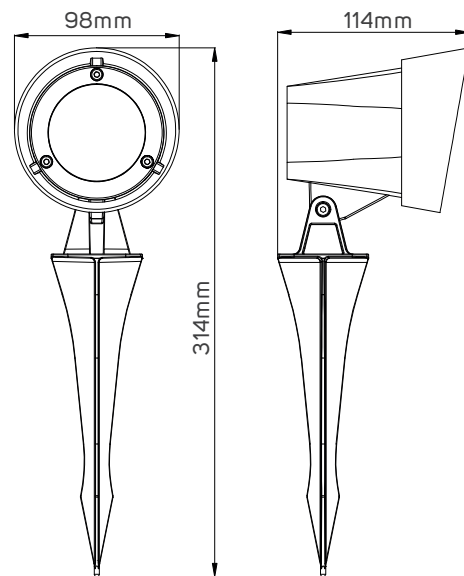

AREAS OF APPLICATION

Commercial

Shopping Center

Educational center

Garden

TECHNICAL OPERATING & ELECTRICAL DATA

Input Voltage & Frequency	AC220-240V, 50/60Hz
Rated CRI	85
Color Temperature	3000K
Ingress Protection Rating	IP65
Dimming	Non-Dimmable
Ambient Temperature	25°C
IEC Classification	Class I
Lifespan	30000H
Switching Cycle	15000X on/off
Warranty Period	36 Months

SPECIFICATIONS

Code No.	Model No.	Body Color	Material	Power	Lumen	Efficacy	Surge Protection	IK Rating	Beam Angle
541125	ILS13SPMOPJL01	Dark Grey	Aluminum	13W	950lm	73.1lm/W	2kV	IK10	60°
541128	ILS20SPMOPJL01	Dark Grey	Aluminum	20W	1550lm	77.50lm/W	1.5kV	IK10	20°

541125