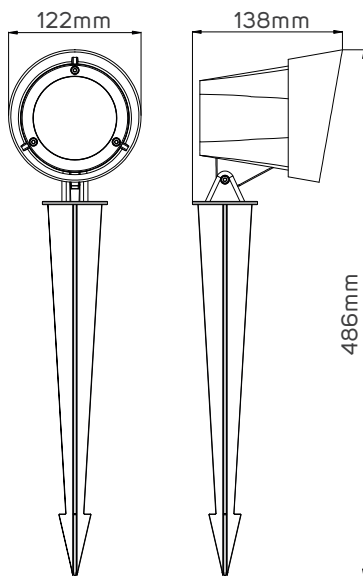

SPECIFICATIONS

Code No.	Model No.	Body Color	Material	Power	Lumen	Efficacy	Surge Protection	IK Rating	Beam Angle
541125	ILS13SPMOPJL01	Dark Grey	Aluminum	13W	950lm	73.1lm/W	2kV	IK10	60°
541128	ILS20SPMOPJL01	Dark Grey	Aluminum	20W	1550lm	77.50lm/W	1.5kV	IK10	20°