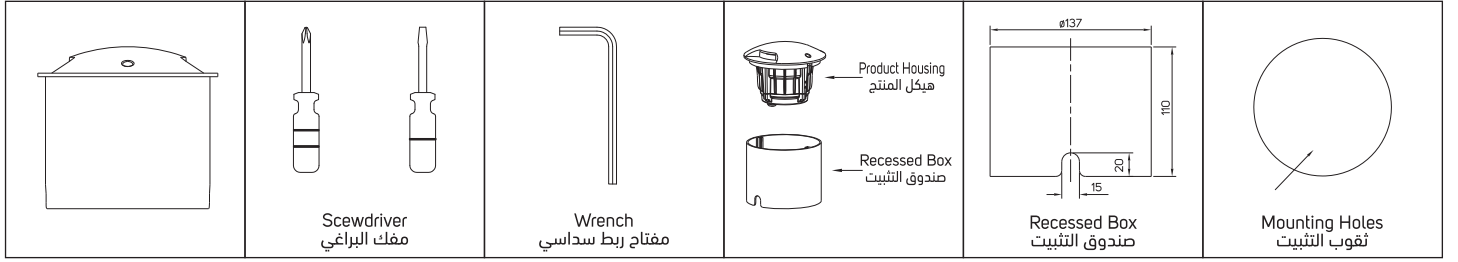

Attentions:

- Luminaire should be installed by professional electrician.
- Check the power switch has been turned off.
- Please read this user guide carefully before installation and keep for future reference.
- If the cable or flexible external wire of this lamp is damaged, it must be replaced exclusively by the manufacturer, its service agent or a qualified technician to avoid a hazard.
- Terminal block not included, Installation must be carried out by a qualified technician.
- The light source in this lighting unit should only be replaced by the manufacturer, his service agent or a qualified technician.

تنبيهات:

- يجب أن يتم تثبيت وحدة الإضاءة بواسطة كهربائي محترف.
- تحقق من إغلاق مفتاح التشغيل.
- يرجى قراءة دليل المستخدم بعناية قبل التثبيت، والاحتفاظ به للرجوع إليه في المستقبل.
- في حالة تلف الكابل أو السلك الخارجي المرن لهذا المصباح، يجب استبداله حصرياً من قبل الشركة المصنعة أو وكيل الخدمة الخاص به أو فني مؤهل لتجنب حدوث خطر.
- المنتج لا يتضمن صندوق التوصيل، يجب أن يتم التثبيت من قبل فني مؤهل.
- يجب إستبدال مصدر الضوء الموجود في وحدة الإضاءة هذه فقط من قبل الشركة المصنعة أو وكيل الخدمة الخاص به أو فني مؤهل.

Model	ILS06RMOIGL01	ILS06RMOIGL01	الموديل
Power	6W	6 واط	القدرة
Input Voltage & Frequency	AC100-240V,50/60Hz	تيار متردد 100-240 فولت، 50/60 هيرتز	الجهد الكهربائي والتردد
IP	65&67	10 و 17	درجة الحماية
TA	45°C	40 درجة	درجة الحرارة

COMPONENTS AND TOOLS
المكونات والأدوات