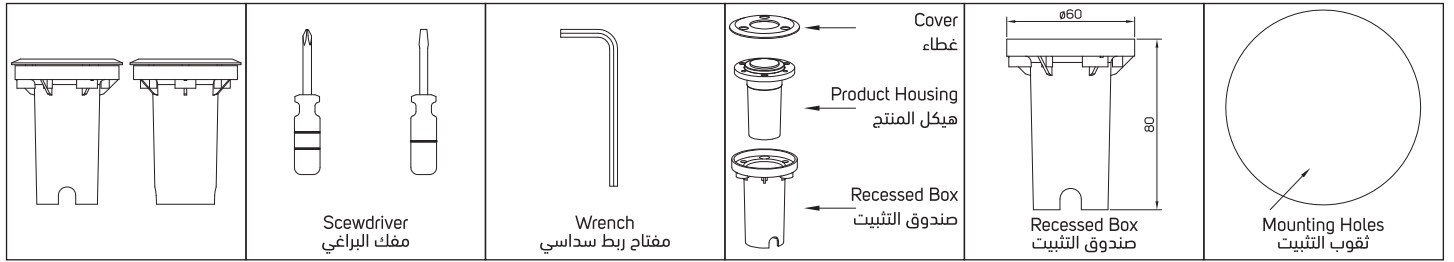

Attentions:

- Luminaire should be installed by professional electrician.
- Check the power switch has been turned off.
- Please read this user guide carefully before installation and keep for future reference.
- If the cable or flexible external wire of this lamp is damaged, it must be replaced exclusively by the manufacturer, its service agent or a qualified technician to avoid a hazard.
- Terminal block not included, Installation must be carried out by a qualified technician.
- The light source in this lighting unit should only be replaced by the manufacturer, his service agent or a qualified technician.

تنبيهات:

- يجب أن يتم تثبيت وحدة الإضاءة بواسطة كهربائي محترف.
- تحقق من إغلاق مفتاح التشغيل.
- يرجى قراءة دليل المستخدم بعناية قبل التثبيت، والاحتفاظ به للرجوع إليه في المستقبل.
- في حالة تلف الكبل أو السلك الخارجي المرن لهذا المصباح، يجب استبداله حصريا من قبل الشركة المصنعة أو وكيل الخدمة الخاص به أو فني مؤهل لتجنب حدوث خطر.
- المنتج لا يتضمن صندوق التوصيل، يجب أن يتم التثبيت من قبل فني مؤهل.
- يجب إستبدال مصدر الضوء الموجود في وحدة الإضاءة هذه فقط من قبل الشركة المصنعة أو وكيل الخدمة الخاص به أو فني مؤهل.

Model	ILS1.5RMOIGLO2	ILS1.5RMOIGLO2	الموديل
Power	1.6W	١,٦ واط	القدرة
Input Voltage & Frequency	AC100-240V,50/60Hz	تيار متردد ١٠٠-٢٤٠ فولت، ٥٠/٦٠ هيرتز	الجهد الكهربائي والتردد
IP	67	٦٧	درجة الحماية
TA	-30°C~45°C	٣٠-٤٥ درجة	درجة الحرارة

COMPONENTS AND TOOLS
المكونات والأدوات