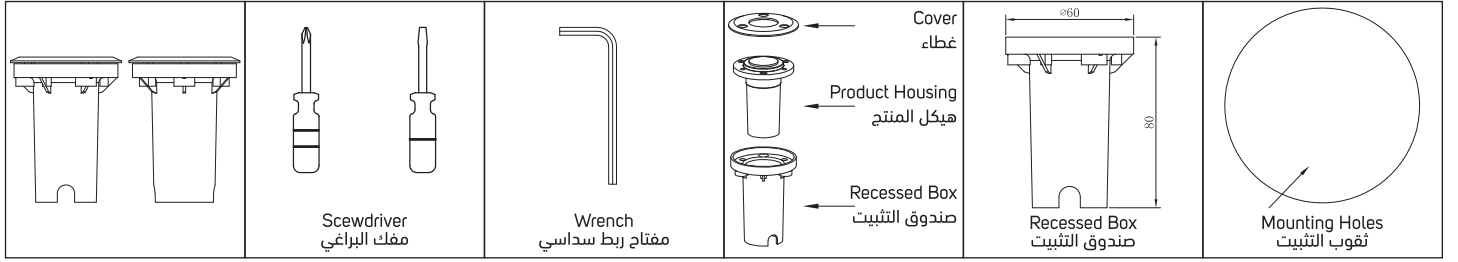

Attentions:

- Luminaire should be installed by professional electrician.
- Check the power switch has been turned off.
- Please read this user guide carefully before installation and keep for future reference.
- If the cable or flexible external wire of this lamp is damaged, it must be replaced exclusively by the manufacturer, its service agent or a qualified technician to avoid a hazard.
- Terminal block not included, Installation must be carried out by a qualified technician.
- The light source in this lighting unit should only be replaced by the manufacturer, his service agent or a qualified technician.

تنبيهات:

- يجب أن يتم تثبيت وحدة الإضاءة بواسطة كهربائي محترف.
- تحقق من إغلاق مفتاح التشغيل.
- يرجى قراءة دليل المستخدم بعناية قبل التثبيت، والاحتفاظ به للرجوع إليه في المستقبل.
- في حالة تلف الكبل أو السلك الخارجي المرن لهذا المصباح، يجب استبداله حصرياً من قبل الشركة المصنعة أو وكيل الخدمة الخاص به أو فني مؤهل لتجنب حدوث خطر.
- المنتج لا يتضمن صندوق التوصيل، يجب أن يتم التثبيت من قبل فني مؤهل.
- يجب استبدال مصدر الضوء الموجود في وحدة الإضاءة هذه فقط من قبل الشركة المصنعة أو وكيل الخدمة الخاص به أو فني مؤهل.

Model	ILS1.5RMOIGLO1	ILS1.5RMOIGLO1	الموديل
Power	1.6W	١,٦ واط	القدرة
Input Voltage & Frequency	AC100-240V,50/60Hz	تيار متردد ١٠٠-٢٤٠ فولت، ٥٠/٦٠ هيرتز	الجهد الكهربائي والتردد
IP	67	٦٧	درجة الحماية
TA	-30°C~45°C	٣٠-~٤٥ درجة	درجة الحرارة

COMPONENTS AND TOOLS
المكونات والأدوات