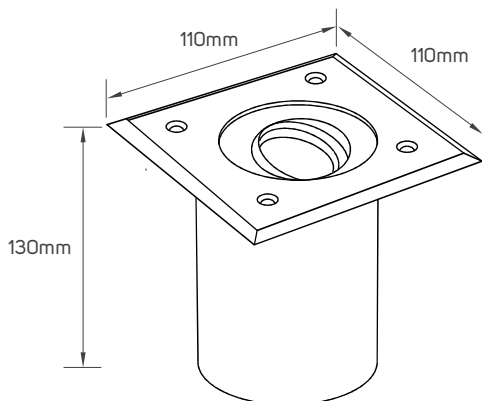

Industrial

Shopping Center

Garden

Commercial

Educational Center

TECHNICAL OPERATING & ELECTRICAL DATA

IP Rating	IP67
Body Color	Black
Body Material	Aluminum
IEC Classification	Class I
Frame Material	SS304
Input Voltage & Frequency	AC220-240V,50/60Hz
Rated Load	1kN
Mounting Type	Recessed In-ground

SPECIFICATIONS

Code No.	Model No.	Max. Bulb Wattage	Cap Type	Ambient Temperature
612176	ILSRMOIGF02	Max.20W	GU10	25°C

DIMENSIONS

APPLICATION PICTURE

This image is for display purpose only, the image may differ from the actual product, as the product is subject to modification provided without prior notice.