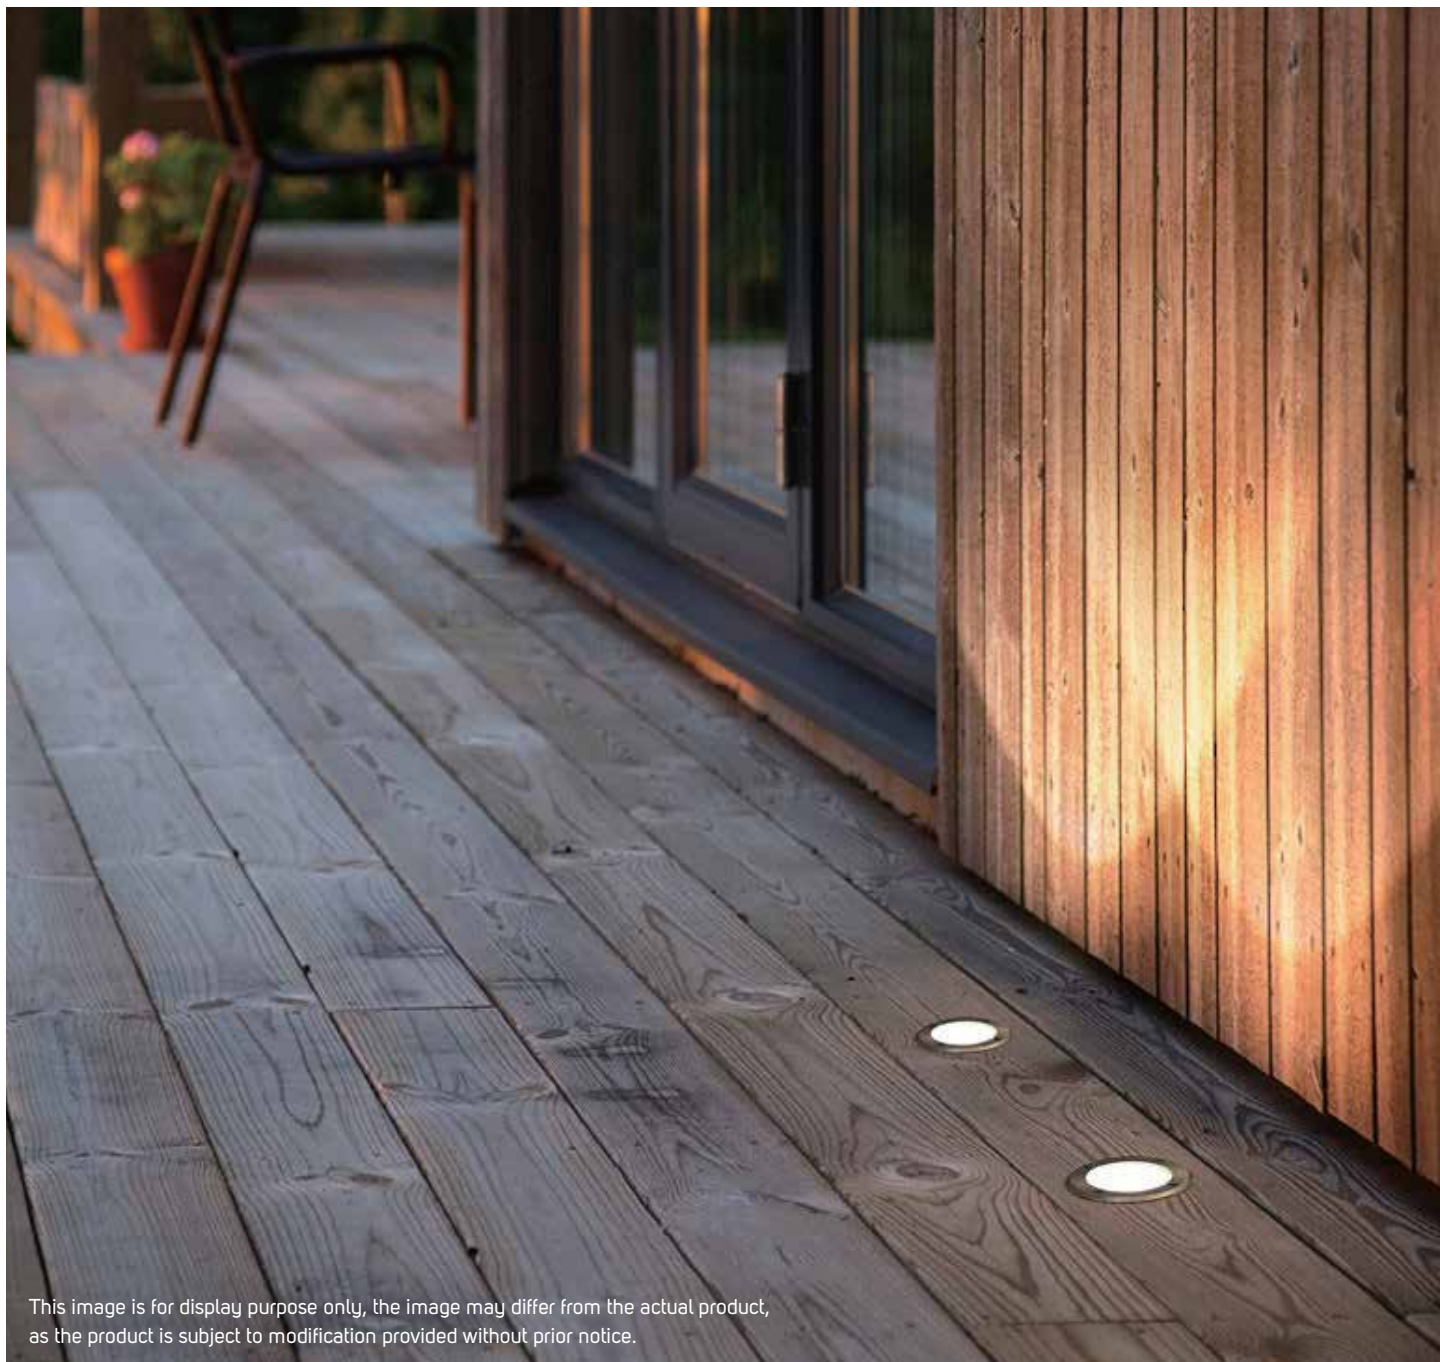

APPLICATION PICTURE

This image is for display purpose only, the image may differ from the actual product, as the product is subject to modification provided without prior notice.

RECESSED IN-GROUND LUMINAIRE

BEYOND LIGHT..
TO THE LAST DETAILS!