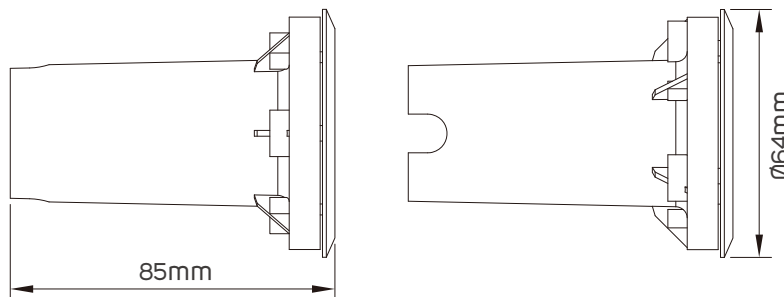

SPECIFICATIONS

| Code No. | Model No. | Lumen | CCT | Beam Angle | IP Rating |
|----------|----------------|-------|-------|------------|-----------|
| 521304 | ILS1.5RMOIGL07 | 75lm | 3000K | 32°±5° | IP67 |
| 521129 | ILS1.5RMOIGL06 | 28lm | Blue | 32°±5° | IP67 |
| 521125 | ILS1.5RMOIGL02 | 100lm | 6500K | 32°±5° | IP67 |

DIMENSIONS

521304, 521129, 521125 Cutting size (Ø61)

APPLICATION PICTURE

This image is for display purpose only, the image may differ from the actual product, as the product is subject to modification provided without prior notice.