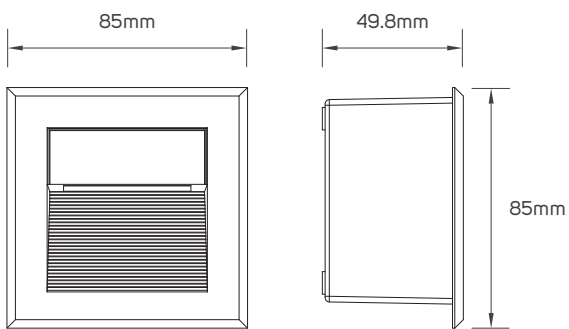

SPECIFICATIONS

Code No.	Model No.	Body color	Body Material	Power	Lumen	Efficacy	Beam Angle	IP Rating	Surge Protection
521227	ILS4WLWW02	Dark Grey	Aluminum+PC	4W	80lm	16lm/W	110°	IP65	1kV
521228	ILS4WLWW03	Dark Grey	Aluminum+PC	4W	105lm	21lm/W	110°	IP65	1kV
521248	ILS4WLWW04	Dark Grey	Aluminum+PC	4W	150lm	30lm/W	48°	IP65	4.5kV
521249	ILS4WLWW05	Dark Grey	Aluminum+PC	4W	150lm	30lm/W	51°	IP65	4.5kV
521252	ILS2WLWW02	matt white	Aluminum+Glass	2W	60lm	30lm/W	37°	IP65	4.5kV

DIMENSIONS

521227

521228

521252

521248

521249

APPLICATION PICTURE

This image is for display purpose only, the image may differ from the actual product, as the product is subject to modification provided without prior notice.