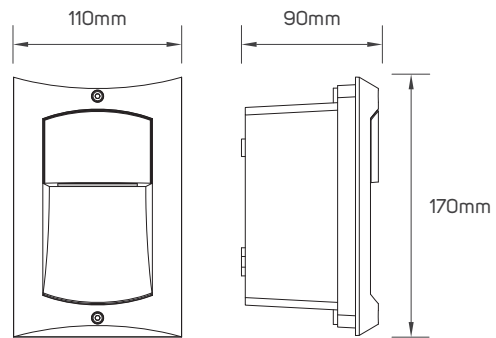

SPECIFICATIONS

Code No.	Model No.	Body color	Body Material	Power	Lumen	Efficacy	Beam Angle	IP Rating	Surge Protection
521227	ILS4WLWW02	Dark Grey	Aluminum+PC	4W	80lm	16lm/W	110°	IP65	1kV
521228	ILS4WLWW03	Dark Grey	Aluminum+PC	4W	105lm	21lm/W	110°	IP65	1kV
521248	ILS4WLWW04	Dark Grey	Aluminum+PC	4W	150lm	30lm/W	48°	IP65	4.5kV
521249	ILS4WLWW05	Dark Grey	Aluminum+PC	4W	150lm	30lm/W	51°	IP65	4.5kV
521252	ILS2WLWW02	matt white	Aluminum+Glass	2W	60lm	30lm/W	37°	IP65	4.5kV

DIMENSIONS

521227

521228

521252

521248

521249

APPLICATION PICTURE

This image is for display purpose only, the image may differ from the actual product, as the product is subject to modification provided without prior notice.