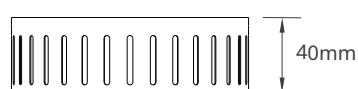

ACCESSORIES SPECIFICATIONS

Code No.	Model No.	Body Color	Body Material
SM241111	SIM70SFKW01	White	Metal
SM241112	SIM70SFKB01	Black	Metal
SM241113	SIM100SFKW01	White	Metal
SM241114	SIM100SFKB01	Black	Metal
SM241115	SIM140SFKW01	White	Metal
SM241116	SIM140SFKB01	Black	Metal
SM241117	SIM200SFKW01	White	Metal
SM241118	SIM200SFKB01	Black	Metal

ACCESSORIES DIMENSIONS

SM241111 - SM241112

SM241113 - SM241114