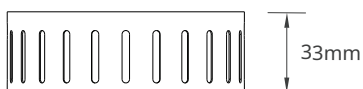

I DIMENSIONS

SM241107 (Cutting Size Ø70)

SM241108 (Cutting Size Ø100)

SM241109 (Cutting size Ø140)

SM241110 (Cutting Size Ø200)

ACCESSORIES SPECIFICATIONS

Code No.	Model No.	Body Color	Body Material
SM241111	SIM70SFKW01	White	Metal
SM241112	SIM70SFKB01	Black	Metal
SM241113	SIM100SFKW01	White	Metal
SM241114	SIM100SFKB01	Black	Metal
SM241115	SIM140SFKW01	White	Metal
SM241116	SIM140SFKB01	Black	Metal
SM241117	SIM200SFKW01	White	Metal
SM241118	SIM200SFKB01	Black	Metal

ACCESSORIES DIMENSIONS

SM241111 - SM241112

SM241113 - SM241114

SM241115 - SM241116

SM241117 - SM241118

I APPLICATION PICTURE

This image is for display purpose only, the image may differ from the actual product, as the product is subject to modification provided without prior notice.