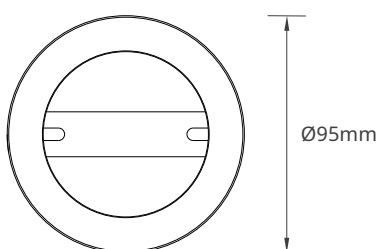

I DIMENSIONS

SM241107 (Cutting Size Ø70)

SM241108 (Cutting Size Ø100)

SM241109 (Cutting size Ø140)

SM241110 (Cutting Size Ø200)

ACCESSORIES SPECIFICATIONS

Code No.	Model No.	Body Color	Body Material
SM241111	SIM70SFKW01	White	Metal
SM241112	SIM70SFKB01	Black	Metal
SM241113	SIM100SFKW01	White	Metal
SM241114	SIM100SFKB01	Black	Metal
SM241115	SIM140SFKW01	White	Metal
SM241116	SIM140SFKB01	Black	Metal
SM241117	SIM200SFKW01	White	Metal
SM241118	SIM200SFKB01	Black	Metal

ACCESSORIES DIMENSIONS

SM241111 - SM241112

SM241113 - SM241114

SM241115 - SM241116

SM241117 - SM241118

I APPLICATION PICTURE

This image is for display purpose only, the image may differ from the actual product, as the product is subject to modification provided without prior notice.