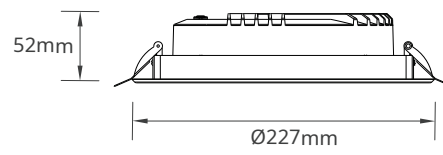

I DIMENSIONS

SM241107 (Cutting Size Ø70)

SM241108 (Cutting Size Ø100)

SM241109 (Cutting size Ø140)

SM241110 (Cutting Size Ø200)

ACCESSORIES SPECIFICATIONS

Code No.	Model No.	Body Color	Body Material
SM241111	SIM70SFKW01	White	Metal
SM241112	SIM70SFKB01	Black	Metal
SM241113	SIM100SFKW01	White	Metal
SM241114	SIM100SFKB01	Black	Metal
SM241115	SIM140SFKW01	White	Metal
SM241116	SIM140SFKB01	Black	Metal
SM241117	SIM200SFKW01	White	Metal
SM241118	SIM200SFKB01	Black	Metal

ACCESSORIES DIMENSIONS

SM241111 - SM241112

SM241113 - SM241114

SM241115 - SM241116

SM241117 - SM241118

I APPLICATION PICTURE

This image is for display purpose only, the image may differ from the actual product, as the product is subject to modification provided without prior notice.