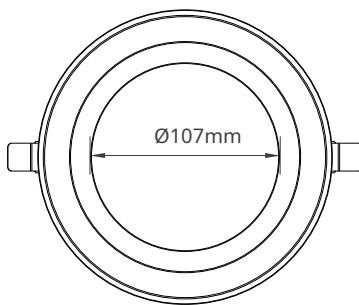

SPECIFICATIONS

Code No.	Model No.	Power	Lumen	Efficacy	D.F	P.F	Current
SM241107	SIM7CDL8CCT02	7W	600lm	85.71lm/W	0.93	0.55	57mA
SM241108	SIM10CDL8CCT02	10W	880lm	88lm/W	0.92	0.55	80mA
SM241109	SIM20CDL8CCT02	20W	1700lm	85lm/W	0.91	0.56	160mA
SM241110	SIM30CDL8CCT02	30W	2500lm	83.33lm/W	0.96	0.96	130mA

I DIMENSIONS

SM241107 (Cutting Size Ø70)

SM241108 (Cutting Size Ø100)

SM241109 (Cutting size Ø140)

SM241110 (Cutting Size Ø200)

ACCESSORIES SPECIFICATIONS

Code No.	Model No.	Body Color	Body Material
SM241111	SIM70SFKW01	White	Metal
SM241112	SIM70SFKB01	Black	Metal
SM241113	SIM100SFKW01	White	Metal
SM241114	SIM100SFKB01	Black	Metal
SM241115	SIM140SFKW01	White	Metal
SM241116	SIM140SFKB01	Black	Metal
SM241117	SIM200SFKW01	White	Metal
SM241118	SIM200SFKB01	Black	Metal

ACCESSORIES DIMENSIONS

SM241111 - SM241112

SM241113 - SM241114

SM241115 - SM241116

SM241117 - SM241118

I APPLICATION PICTURE

This image is for display purpose only, the image may differ from the actual product, as the product is subject to modification provided without prior notice.