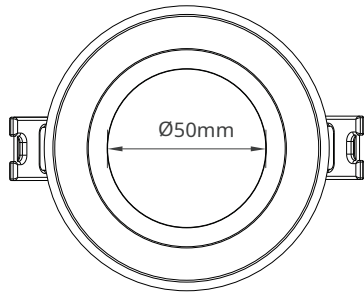

I DIMENSIONS

SM241107 (Cutting Size Ø70)

SM241108 (Cutting Size Ø100)

SM241109 (Cutting size Ø140)

SM241110 (Cutting Size Ø200)

ACCESSORIES SPECIFICATIONS

Code No.	Model No.	Body Color	Body Material
SM241111	SIM70SFKW01	White	Metal
SM241112	SIM70SFKB01	Black	Metal
SM241113	SIM100SFKW01	White	Metal
SM241114	SIM100SFKB01	Black	Metal
SM241115	SIM140SFKW01	White	Metal
SM241116	SIM140SFKB01	Black	Metal
SM241117	SIM200SFKW01	White	Metal
SM241118	SIM200SFKB01	Black	Metal

ACCESSORIES DIMENSIONS

SM241111 - SM241112

SM241113 - SM241114

SM241115 - SM241116

SM241117 - SM241118

I APPLICATION PICTURE

This image is for display purpose only, the image may differ from the actual product, as the product is subject to modification provided without prior notice.