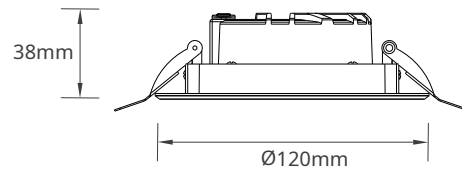

I DIMENSIONS

SM241107 (Cutting Size Ø70)

SM241108 (Cutting Size Ø100)

SM241109 (Cutting size Ø140)

SM241110 (Cutting Size Ø200)

ACCESSORIES SPECIFICATIONS

Code No.	Model No.	Body Color	Body Material
SM241111	SIM70SFKW01	White	Metal
SM241112	SIM70SFKB01	Black	Metal
SM241113	SIM100SFKW01	White	Metal
SM241114	SIM100SFKB01	Black	Metal
SM241115	SIM140SFKW01	White	Metal
SM241116	SIM140SFKB01	Black	Metal
SM241117	SIM200SFKW01	White	Metal
SM241118	SIM200SFKB01	Black	Metal