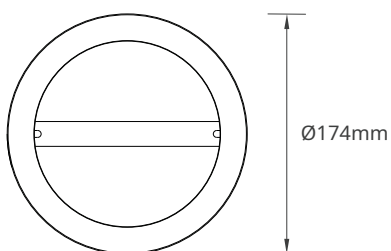

I DIMENSIONS

SM241107 (Cutting Size Ø70)

SM241108 (Cutting Size Ø100)

SM241109 (Cutting size Ø140)

SM241110 (Cutting Size Ø200)

ACCESSORIES SPECIFICATIONS

Code No.	Model No.	Body Color	Body Material
SM241111	SIM70SFKW01	White	Metal
SM241112	SIM70SFKB01	Black	Metal
SM241113	SIM100SFKW01	White	Metal
SM241114	SIM100SFKB01	Black	Metal
SM241115	SIM140SFKW01	White	Metal
SM241116	SIM140SFKB01	Black	Metal
SM241117	SIM200SFKW01	White	Metal
SM241118	SIM200SFKB01	Black	Metal

ACCESSORIES DIMENSIONS

SM241111 - SM241112

SM241113 - SM241114

SM241115 - SM241116

SM241117 - SM241118

I APPLICATION PICTURE

This image is for display purpose only, the image may differ from the actual product, as the product is subject to modification provided without prior notice.