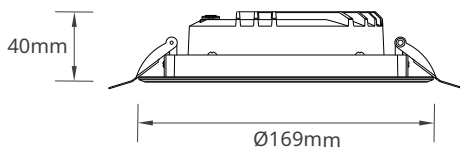

SPECIFICATIONS

Code No.	Model No.	Power	Lumen	Efficacy	D.F	P.F	Current
SM241107	SIM7CDL8CCT02	7W	600lm	85.71lm/W	0.93	0.55	57mA
SM241108	SIM10CDL8CCT02	10W	880lm	88lm/W	0.92	0.55	80mA
SM241109	SIM20CDL8CCT02	20W	1700lm	85lm/W	0.91	0.56	160mA
SM241110	SIM30CDL8CCT02	30W	2500lm	83.33lm/W	0.96	0.96	130mA

I DIMENSIONS

SM241107 (Cutting Size Ø70)

SM241108 (Cutting Size Ø100)

SM241109 (Cutting size Ø140)

SM241110 (Cutting Size Ø200)

ACCESSORIES SPECIFICATIONS

Code No.	Model No.	Body Color	Body Material
SM241111	SIM70SFKW01	White	Metal
SM241112	SIM70SFKB01	Black	Metal
SM241113	SIM100SFKW01	White	Metal
SM241114	SIM100SFKB01	Black	Metal
SM241115	SIM140SFKW01	White	Metal
SM241116	SIM140SFKB01	Black	Metal
SM241117	SIM200SFKW01	White	Metal
SM241118	SIM200SFKB01	Black	Metal