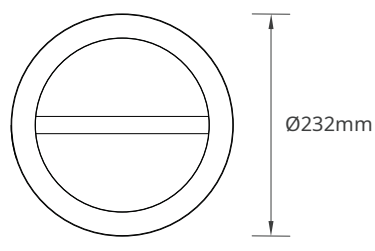

I DIMENSIONS

SM241107 (Cutting Size Ø70)

SM241108 (Cutting Size Ø100)

SM241109 (Cutting size Ø140)

SM241110 (Cutting Size Ø200)

ACCESSORIES SPECIFICATIONS

Code No.	Model No.	Body Color	Body Material
SM241111	SIM70SFKW01	White	Metal
SM241112	SIM70SFKB01	Black	Metal
SM241113	SIM100SFKW01	White	Metal
SM241114	SIM100SFKB01	Black	Metal
SM241115	SIM140SFKW01	White	Metal
SM241116	SIM140SFKB01	Black	Metal
SM241117	SIM200SFKW01	White	Metal
SM241118	SIM200SFKB01	Black	Metal

ACCESSORIES DIMENSIONS

SM241111 - SM241112

SM241113 - SM241114

SM241115 - SM241116

SM241117 - SM241118

I APPLICATION PICTURE

This image is for display purpose only, the image may differ from the actual product, as the product is subject to modification provided without prior notice.