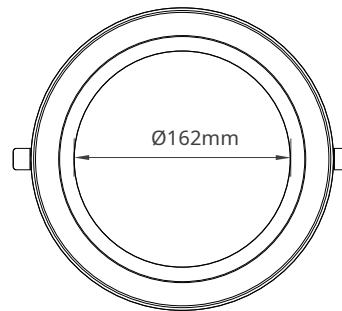

I DIMENSIONS

SM241107 (Cutting Size Ø70)

SM241108 (Cutting Size Ø100)

SM241109 (Cutting size Ø140)

SM241110 (Cutting Size Ø200)

ACCESSORIES SPECIFICATIONS

Code No.	Model No.	Body Color	Body Material
SM241111	SIM70SFKW01	White	Metal
SM241112	SIM70SFKB01	Black	Metal
SM241113	SIM100SFKW01	White	Metal
SM241114	SIM100SFKB01	Black	Metal
SM241115	SIM140SFKW01	White	Metal
SM241116	SIM140SFKB01	Black	Metal
SM241117	SIM200SFKW01	White	Metal
SM241118	SIM200SFKB01	Black	Metal

ACCESSORIES DIMENSIONS

SM241111 - SM241112

SM241113 - SM241114

SM241115 - SM241116

SM241117 - SM241118

I APPLICATION PICTURE

This image is for display purpose only, the image may differ from the actual product, as the product is subject to modification provided without prior notice.