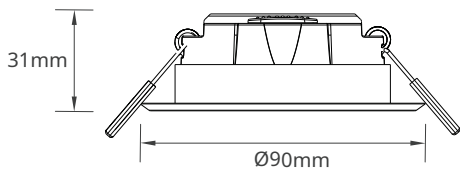

I DIMENSIONS

SM241107 (Cutting Size Ø70)

SM241108 (Cutting Size Ø100)

SM241109 (Cutting size Ø140)

SM241110 (Cutting Size Ø200)

ACCESSORIES SPECIFICATIONS

Code No.	Model No.	Body Color	Body Material
SM241111	SIM70SFKW01	White	Metal
SM241112	SIM70SFKB01	Black	Metal
SM241113	SIM100SFKW01	White	Metal
SM241114	SIM100SFKB01	Black	Metal
SM241115	SIM140SFKW01	White	Metal
SM241116	SIM140SFKB01	Black	Metal
SM241117	SIM200SFKW01	White	Metal
SM241118	SIM200SFKB01	Black	Metal