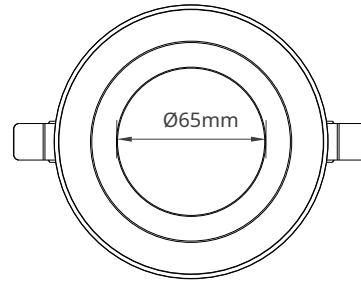

SPECIFICATIONS

Code No.	Model No.	Power	Lumen	Efficacy	D.F	P.F	Current
SM241107	SIM7CDL8CCT02	7W	600lm	85.71lm/W	0.93	0.55	57mA
SM241108	SIM10CDL8CCT02	10W	880lm	88lm/W	0.92	0.55	80mA
SM241109	SIM20CDL8CCT02	20W	1700lm	85lm/W	0.91	0.56	160mA
SM241110	SIM30CDL8CCT02	30W	2500lm	83.33lm/W	0.96	0.96	130mA

I DIMENSIONS

SM241107 (Cutting Size Ø70)

SM241108 (Cutting Size Ø100)

SM241109 (Cutting size Ø140)

SM241110 (Cutting Size Ø200)

ACCESSORIES SPECIFICATIONS

Code No.	Model No.	Body Color	Body Material
SM241111	SIM70SFKW01	White	Metal
SM241112	SIM70SFKB01	Black	Metal
SM241113	SIM100SFKW01	White	Metal
SM241114	SIM100SFKB01	Black	Metal
SM241115	SIM140SFKW01	White	Metal
SM241116	SIM140SFKB01	Black	Metal
SM241117	SIM200SFKW01	White	Metal
SM241118	SIM200SFKB01	Black	Metal

ACCESSORIES DIMENSIONS

SM241111 - SM241112

SM241113 - SM241114

SM241115 - SM241116

SM241117 - SM241118

I APPLICATION PICTURE

This image is for display purpose only, the image may differ from the actual product, as the product is subject to modification provided without prior notice.