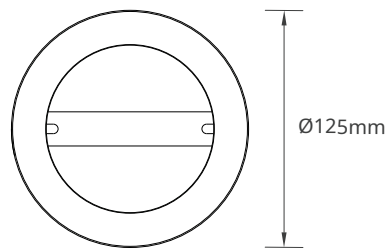

I DIMENSIONS

SM241107 (Cutting Size Ø70)

SM241108 (Cutting Size Ø100)

SM241109 (Cutting size Ø140)

SM241110 (Cutting Size Ø200)

ACCESSORIES SPECIFICATIONS

Code No.	Model No.	Body Color	Body Material
SM241111	SIM70SFKW01	White	Metal
SM241112	SIM70SFKB01	Black	Metal
SM241113	SIM100SFKW01	White	Metal
SM241114	SIM100SFKB01	Black	Metal
SM241115	SIM140SFKW01	White	Metal
SM241116	SIM140SFKB01	Black	Metal
SM241117	SIM200SFKW01	White	Metal
SM241118	SIM200SFKB01	Black	Metal

ACCESSORIES DIMENSIONS

SM241111 - SM241112

SM241113 - SM241114

SM241115 - SM241116

SM241117 - SM241118

I APPLICATION PICTURE

This image is for display purpose only, the image may differ from the actual product, as the product is subject to modification provided without prior notice.