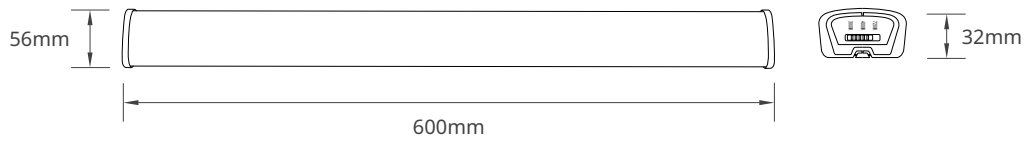

DIMENSIONS

SM241098