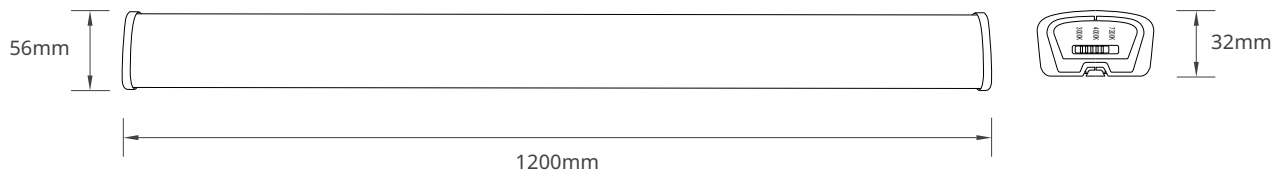

TECHNICAL OPERATING & ELECTRICAL DATA

Body Material	Plastic
Body Color	White
CCT	3000K-4000K-5700K
Rated CRI	≥85
Voltage & Frequency	AC185-240V, 50/60Hz
IEC Classification	Class II
Ambient Temperature	45°C
Beam Angle	110°
Dimming	Non-Dimmable
IP Rating	IP20
Lifespan	30000H
Switching Cycle	100000x on/off
Warranty Period	36 Months

SPECIFICATIONS

Code No.	Model No.	Power	Lumen	Efficacy	D.F	P.F	Current
SM241098	SIM30BTLCCCT01	30W	3000lm	100lm/W	0.95	0.53	240mA
SM241099	SIM40BTLCCCT01	40W	4000lm	100lm/W	0.96	0.53	320mA
SM241100	SIM60BTLCCCT01	60W	6000lm	100lm/W	0.96	0.56	440mA

DIMENSIONS

SM241098

SM241099

SM241100

APPLICATION PICTURE

This image is for display purpose only, the image may differ from the actual product, as the product is subject to modification provided without prior notice.