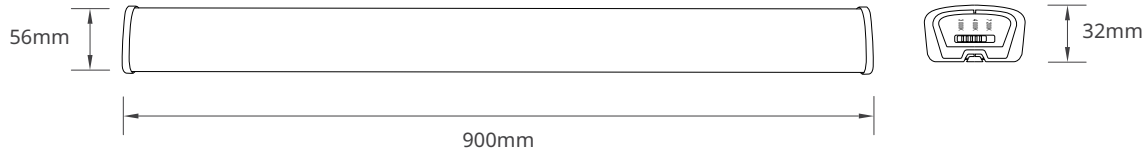

TECHNICAL OPERATING & ELECTRICAL DATA

Body Material	Plastic
Body Color	White
CCT	3000K-4000K-5700K
Rated CRI	≥85
Voltage & Frequency	AC185-240V, 50/60Hz
IEC Classification	Class II
Ambient Temperature	45°C
Beam Angle	110°
Dimming	Non-Dimmable
IP Rating	IP20
Lifespan	30000H
Switching Cycle	100000x on/off
Warranty Period	36 Months

DIMENSIONS

SM241098

SM241099

SM241100

APPLICATION PICTURE

This image is for display purpose only, the image may differ from the actual product, as the product is subject to modification provided without prior notice.