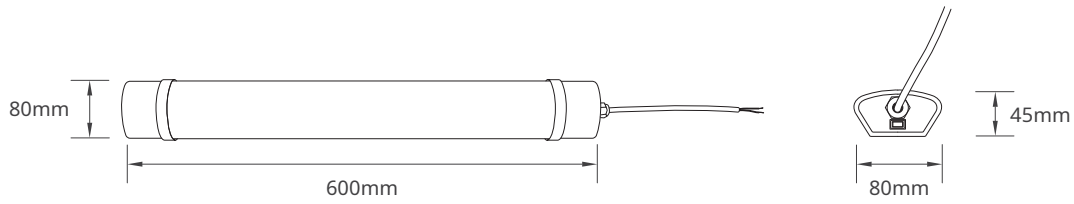

TECHNICAL OPERATING & ELECTRICAL DATA

Body Material	Plastic
Body Color	White
Tunable CCT	3000K-4000K-5700K
Rated CRI	≥85
Voltage & Frequency	AC185-240V, 50/60Hz
IEC Classification	Class II
Ambient Temperature	45°C
Beam Angle	110°
Dimming	Non-Dimmable
IK Rating	IK08
IP Rating	IP65
Lifespan	30000H
Switching Cycle	100000x on/off
Warranty Period	36 Months

I DIMENSIONS

SM241042

SM241043

SM241044

APPLICATION PICTURE

This image is for display purpose only, the image may differ from the actual product, as the product is subject to modification provided without prior notice.