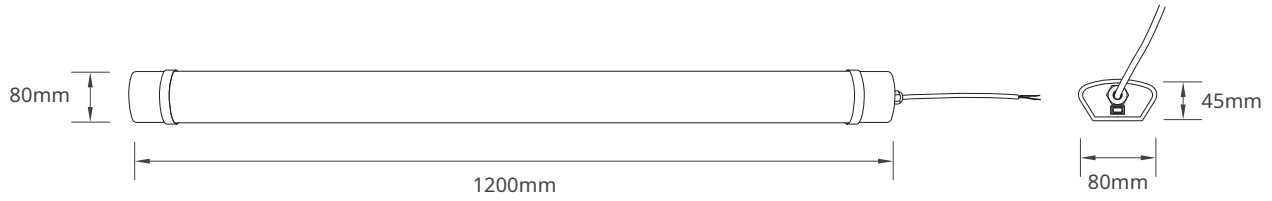

TECHNICAL OPERATING & ELECTRICAL DATA

Body Material	Plastic
Body Color	White
Tunable CCT	3000K-4000K-5700K
Rated CRI	≥85
Voltage & Frequency	AC185-240V, 50/60Hz
IEC Classification	Class II
Ambient Temperature	45°C
Beam Angle	110°
Dimming	Non-Dimmable
IK Rating	IK08
IP Rating	IP65
Lifespan	30000H
Switching Cycle	100000x on/off
Warranty Period	36 Months

SPECIFICATIONS

Code No.	Model No.	Power	Lumen	Efficacy	D.F	P.F	Current
SM241042	SIM30WTPRL8CCT01	30W	3000lm	100lm/W	0.95	0.95	130mA
SM241043	SIM60WTPRL8CCT01	60W	6000lm	100lm/W	0.98	0.96	260mA
SM241044	SIM90WTPRL8CCT01	90W	9000lm	100lm/W	0.98	0.96	400mA

I DIMENSIONS

SM241042

SM241043

SM241044

APPLICATION PICTURE

This image is for display purpose only, the image may differ from the actual product, as the product is subject to modification provided without prior notice.