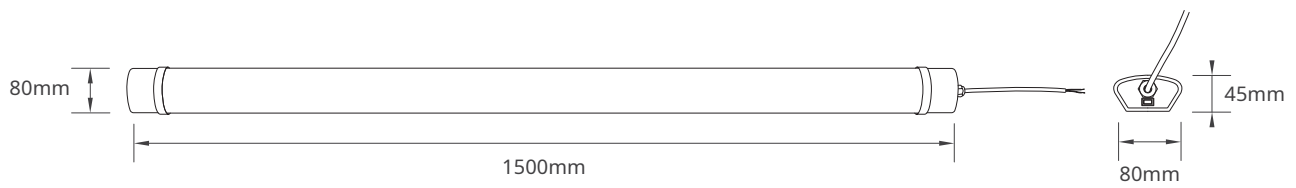

SPECIFICATIONS

Code No.	Model No.	Power	Lumen	Efficacy	D.F	P.F	Current
SM241042	SIM30WTPRL8CCT01	30W	3000lm	100lm/W	0.95	0.95	130mA
SM241043	SIM60WTPRL8CCT01	60W	6000lm	100lm/W	0.98	0.96	260mA
SM241044	SIM90WTPRL8CCT01	90W	9000lm	100lm/W	0.98	0.96	400mA

I DIMENSIONS

SM241042

SM241043

SM241044

APPLICATION PICTURE

This image is for display purpose only, the image may differ from the actual product, as the product is subject to modification provided without prior notice.