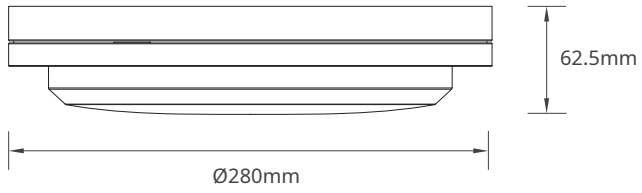

## SPECIFICATIONS

Code No.	Model No.	Power	Lumen	Efficacy	D.F	P.F	Current
SM241011	SIM15WL8CCT01	15W	1350lm	90lm/W	0.95	0.5	135mA
SM241012	SIM24WL8CCT01	24W	2300lm	95.83lm/W	0.92	0.55	190mA
SM241013	SIM30WL8CCT01	30W	3000lm	100lm/W	0.93	0.54	250mA

## I DIMENSIONS

SM241011

SM241012

SM241013