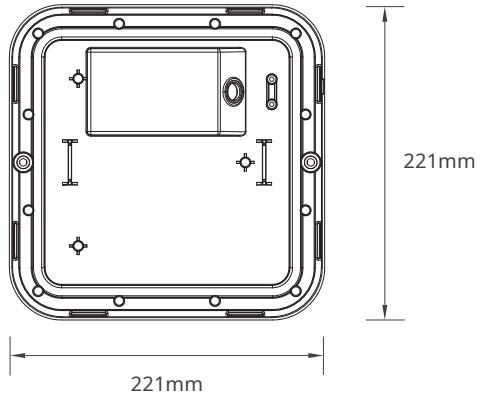

SPECIFICATIONS

Code No.	Model No.	Power	Lumen	Efficacy	D.F	P.F	Current
SM241016	SIM15WL8CCT03	15W	1550lm	103.33lm/W	0.95	0.51	133mA
SM241017	SIM24WL8CCT03	24W	2400lm	100lm/W	0.92	0.55	193mA

I DIMENSIONS