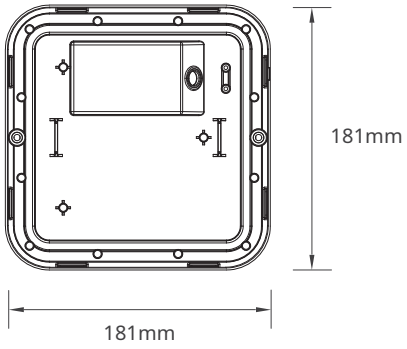

SPECIFICATIONS

Code No.	Model No.	Power	Lumen	Efficacy	D.F	P.F	Current
SM241016	SIM15WL8CCT03	15W	1550lm	103.33lm/W	0.95	0.51	133mA
SM241017	SIM24WL8CCT03	24W	2400lm	100lm/W	0.92	0.55	193mA

I DIMENSIONS