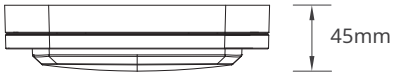

I DIMENSIONS

SM241016

SM241017