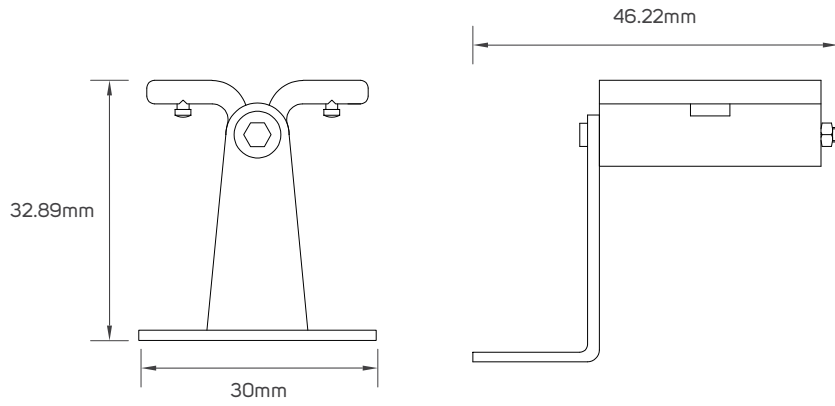

DIMENSIONS

LI615566 (Cutting Size L1005MM-W36MM)

LI615567 (Cutting Size L512MM-W36MM)

LI615568 (Cutting Size L347MM-W36MM)

ACCESSORY SPECIFICATION

Code No.	Body Color	Body Material
LI615569	Black	StainlessSteel+Aluminum

ACCESSORY DIMENSION

LI615569

This image is for display purpose only, the image may differ from the actual product, as the product is subject to modification provided without prior notice.

SLIM LED WALL GRAZER LUMINAIRE SERIES