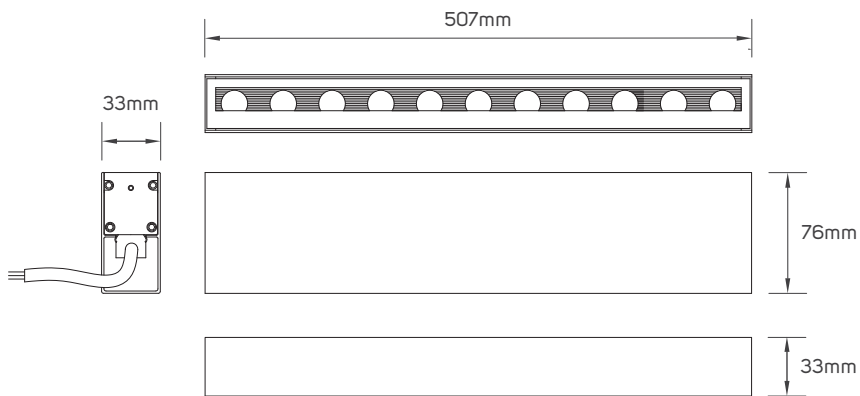

DIMENSIONS

LI615566 (Cutting Size L1005MM-W36MM)

LI615567 (Cutting Size L512MM-W36MM)

LI615568 (Cutting Size L347MM-W36MM)

ACCESSORY SPECIFICATION

Code No.	Body Color	Body Material
LI615569	Black	StainlessSteel+Aluminum