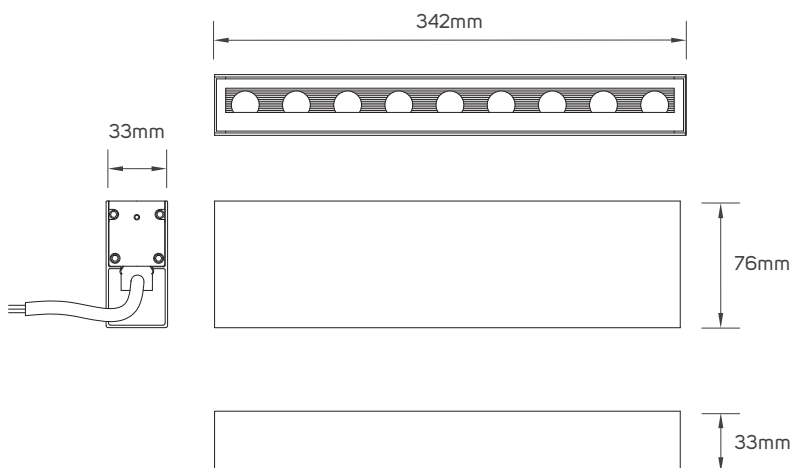

SPECIFICATIONS

Code No.	Model No.	Power	Lumen	Efficacy	CCT	Current	D.F	P.F
LI615566	ILS36AWGLL830WW02	36W	1200lm	32.33lm/W	3000K	310mA	0.97	0.48
LI615567	ILS18AWGLL830WW02	18W	500lm	27.78lm/W	3000K	160mA	0.98	0.46
LI615568	ILS10AWGLL830WW02	12W	300lm	25lm/W	3000K	120mA	0.97	0.44

DIMENSIONS

LI615566 (Cutting Size L1005MM-W36MM)

LI615567 (Cutting Size L512MM-W36MM)

LI615568 (Cutting Size L347MM-W36MM)

ACCESSORY SPECIFICATION

Code No.	Body Color	Body Material
LI615569	Black	StainlessSteel+Aluminum