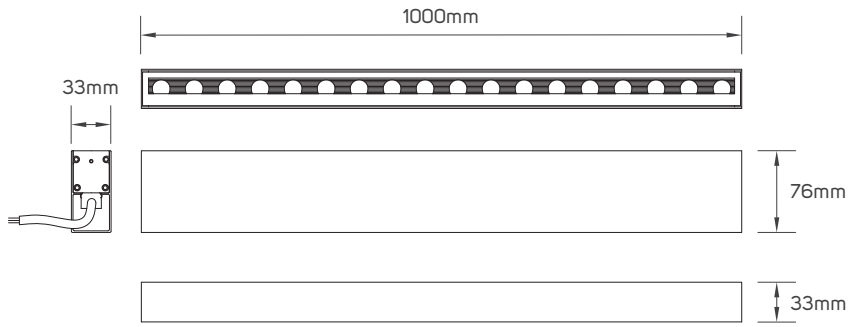

DIMENSIONS

LI615566 (Cutting Size L1005MM-W36MM)

LI615567 (Cutting Size L512MM-W36MM)

LI615568 (Cutting Size L347MM-W36MM)

ACCESSORY SPECIFICATION

Code No.	Body Color	Body Material
LI615569	Black	StainlessSteel+Aluminum