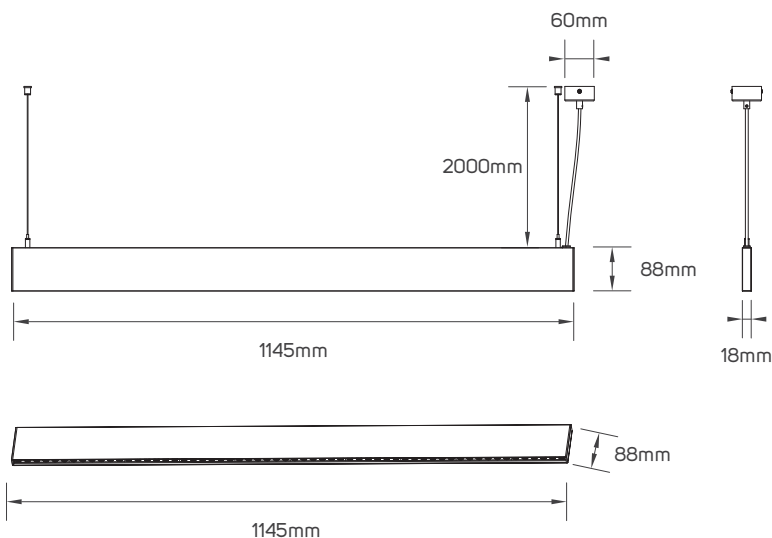

**BEYOND LIGHT..
TO THE LAST DETAILS!**

AREAS OF APPLICATION

Hospitality

Shopping Center

Commercial

Educational Center

TECHNICAL OPERATING & ELECTRICAL DATA

Body Material	Aluminum
IP Rating	IP20
Lumen	2050-2150lm/M+/-10%
Voltage & Frequency	AC220-240V, 50/60Hz
IEC Classification	Class I
Beam Angle	40°
Dimming	Non-Dimmable
Mounting Type	Mounted on Ceiling
Switching Cycle	100000X,On/Off
Life Span	30000h
CRI	≥95

SPECIFICATIONS

Code No.	Model No.	Power	Lumen	Efficacy	CCT	Body Color
614779	ILS20PLL930WWMB01	20W	2050lm	102.50lm/w	3000K	black
614781	ILS20PLL930WWMW01	20W	2100lm	105lm/w	3000K	white
614780	ILS20PLL940NWMB01	20W	2100lm	105lm/w	4000K	black
614782	ILS20PLL940NWMW01	20W	2150lm	107.50lm/w	4000K	white

DIMENSIONS

APPLICATION PICTURE

This image is for display purpose only, the image may differ from the actual product, as the product is subject to modification provided without prior notice.

LED SLIM PENDANT LINEAR LUMINAIRE SERIES