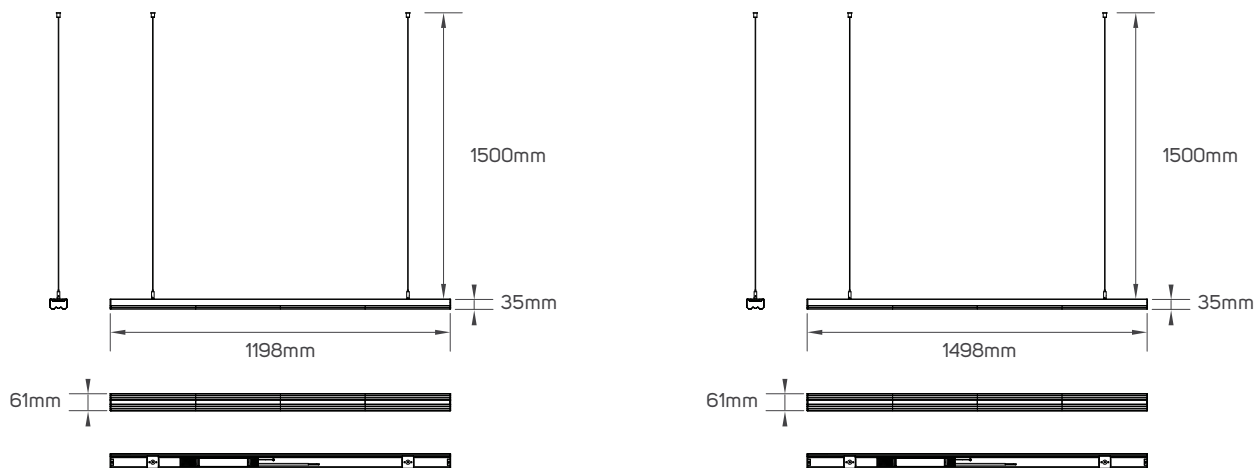

DIMENSIONS

APPLICATION PICTURE

This image is for display purpose only, the image may differ from the actual product, as the product is subject to modification provided without prior notice.

LED PENDANT LINEAR LIGHT LUMINAIRE SERIES